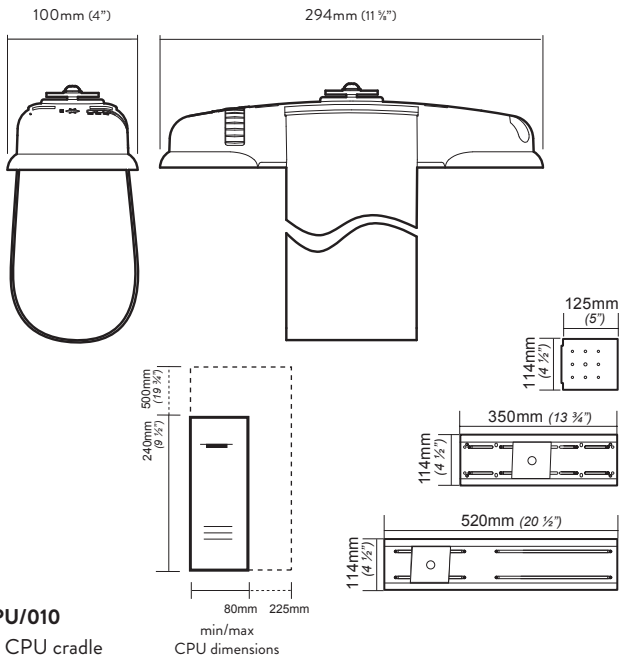

- With a minimalist black strap, Loop integrates seamlessly with the desk
- Minimum materials used provides lightweight solution for shipping and storage
- Easy to install, CPU is supported by webbing which is easily tightened by a ratchet mechanism
- Fully adjustable – see reverse for sizes

info@cbsproducts.co.uk
www.colebrookbossonsaunders.com

LOOP™

**EASY TO
INSTALL AND
ADJUST, PROVIDES
SIMPLE AND
EFFECTIVE CPU
STORAGE**

colebrook bosson saunders

CODE CPU/010

Adjustable CPU cradle

TECHNICAL INFORMATION

- Net product weight 0.9kg
- Lifetime warranty

	Total Material Weight (g)	Material Type Recycled Content (%)	% PIR of Total Weight	% PCR of Total Weight	% of Total Product Recyclable
Plastic	541	-	-	-	60
Steel	359	13	1	4	40
Total	899	5	1	4	100