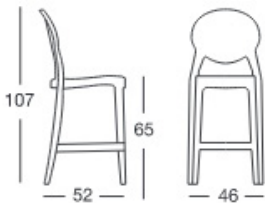

IGLOO

IGLOO BAR STOOL – (650H)

SMOKED
2467

MADE IN ITALY

Stackable bar stool constructed with a durable, recyclable polycarbonate frame.

Available in two colours: Transparent and Smoked.

The Igloo Bar Stool is appropriate for indoor and outdoor commercial applications.

D 520mm x **W** 460mm x **H** 1070mm
(Seat height: 650mm)

Bar stool unit weight: 5.3kg

COLOURS AND PRODUCT REFERENCES

TRANSPARENT 2465
SMOKED 2467