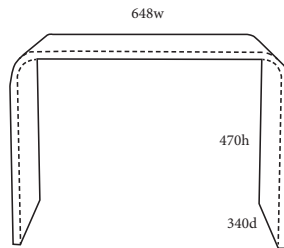

**Product Codes**

**Natural**  
KON144-WD  
**Black**  
KON144-WD3

**Specifications**

**Guarantee**  
5 years  
**Indicative Weight Rating**  
65kg

**Features**

- Lightweight for ease of movement
- Heavy duty plywood laminate construction
- Exposed wooden edges
- Clear lacquer veneer finishes (natural beech or black stained)
- Multi-use positions to suit applications

**Dimensions (MM)**

Link Upright Table:  
Overall - 340w x 470d x 648h

Link Occasional table:  
Overall - 648w x 340d x 470h

**Natural Beech**  
Upright table

**Black Stained**  
Occasional table