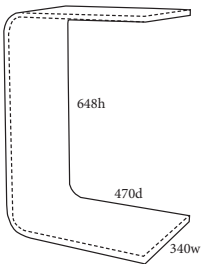

**Product Codes**

**Natural**  
KON144-WD  
**Black**  
KON144-WD3

**Specifications**

**Guarantee**  
5 years  
**Indicative Weight Rating**  
65kg

**Features**

- Lightweight for ease of movement
- Heavy duty plywood laminate construction
- Exposed wooden edges
- Clear lacquer veneer finishes (natural beech or black stained)
- Multi-use positions to suit applications

**Dimensions (MM)**

Link Upright Table:  
Overall - 340w x 470d x 648h

Link Occasional table:  
Overall - 648w x 340d x 470h

**Natural Beech**  
Upright table

**Black Stained**  
Occasional table