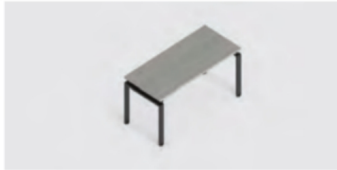

DESK MODULE
EXCLUDING MODESTY PANEL

2100W X 900D	BW260	M	\$533	T	\$699
1800W X 900D	BW261	M	\$487	T	\$635
1800W X 750D	BW265	M	\$462	T	\$591
1600W X 750D	BW262	M	\$446	T	\$564
1400W X 750D	BW263	M	\$433	T	\$537
1200W X 750D	BW264	M	\$389	T	\$482

FITTED RETURN

1400W X 600D	BW273	M	\$325	T	\$412
1200W X 600D	BW274	M	\$315	T	\$392
1000W X 600D	BW275	M	\$304	T	\$371

FREE STANDING RETURN

1400W X 600D	BW270	M	\$417	T	\$499
1200W X 600D	BW271	M	\$376	T	\$453
1000W X 600D	BW272	M	\$365	T	\$432

INSTALLATION PER DESK INSTDE \$95

SPECIFICATIONS Leg and framework construction | Fully welded 60mm by 30mm tubular steel frame | Fully integrated cable management system | 25mm levelling adjustment in foot | Easy assembly and disassembly for relocation and reuse | 25mm thick worktop